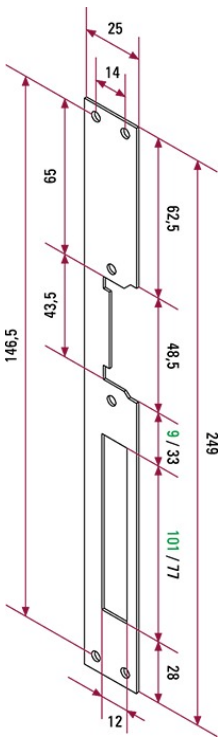

G shield

Reference: G (ESCUDO)
Product code: 20690052
EAN code: 8429898006772

Main characteristics

- Shield for lock releases.
- Long size.

Additional information

Visit in the website: <https://golmar.es/products/g-shield>