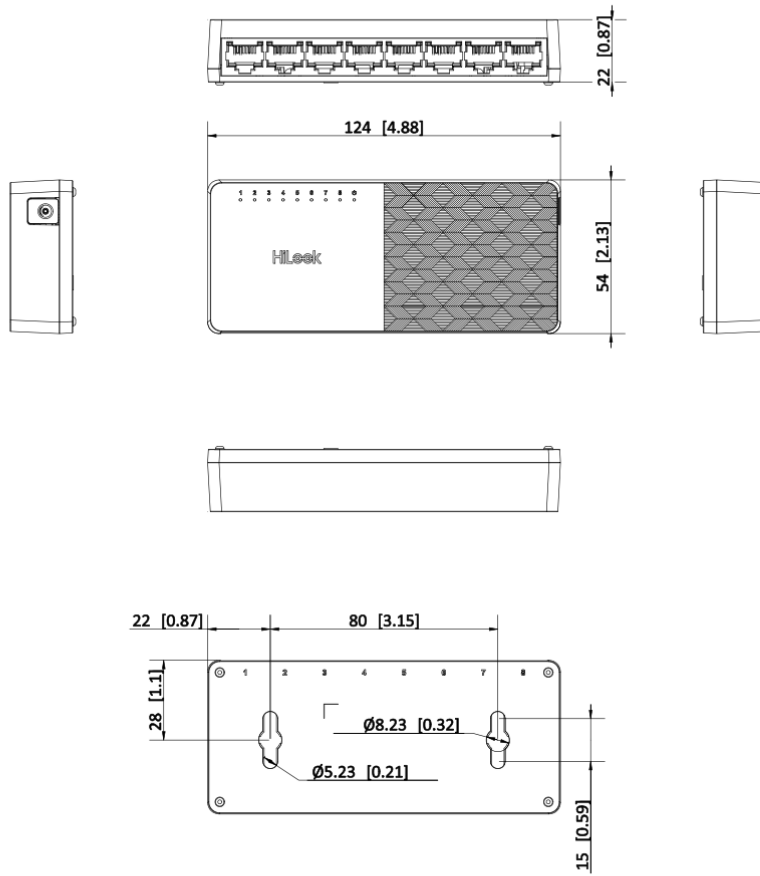

▪ Specification

Model		NS-0108D
Network Parameters	Ports	8 × 10/100 Mbps RJ45 port
	MAC Address Table	2 K
	Switching Capacity	1.6 Gbps
	Packet Forwarding Rate	1.19 Mpps
	Internal Cache	0.768 Mbits
General	Shell	ABS
	Net Weight	0.059 kg (0.13 lb)
	Gross Weight	83.00 mm × 22.00 mm × 52.00 mm (3.27" × 0.87" × 2.05")
	Operating Temperature	0 °C to 40 °C (32 °F to 104 °F)
	Storage Temperature	−40 °C to 85 °C (−40 °F to 185 °F)
	Operating Humidity	5% to 95% (no condensation)
	Relative Humidity	5% to 95% (no condensation)
	Power Supply	5 VDC, 0.6 A
	Installation Mode	Desk-Mounted
Approval	EMC	CE-EMC (EN 55032: 2015+A11: 2020, EN IEC 61000-3-2: 2019, EN 61000-3-3: 2013+A1: 2019, EN 50130-4: 2011+A1: 2014, EN 55035: 2017+A11: 2020)
	Safety	UL (UL 60950-1),CB (AMD1:2009, AMD2:2013, IEC 62368-1: 2014 (Second Edition), CE-LVD (EN 62368-1: 2014+A11: 2017)
	Chemistry	CE-RoHS (2011/65/EU),WEEE (2012/19/EU),Reach (Regulation (EC) No.1907/2006)

▪ Available Model

NS-0108D

▪ Physical Interface

No.	Indicator/Port	Description
①	100 Mbps RJ45 Port	Used for connection to another device via a network cable.
②	LINK/ACT Indicator	Indicates the statuses of 100 Mbps RJ45 ports 1 to 8.
③	PWR Indicator	Indicates the power status of the switch.
④	Power Supply	Use the attached power adapter or power cord to connect the switch to a socket.

▪ Dimension

Unit: mm [inch]

SCALE	1:1
-------	-----

Headquarters

No.555 Qianmo Road, Binjiang District,
Hangzhou 310051, China
T +86-571-8807-5998
www.hikvision.com

Follow us on social media to get the latest product and solution information.