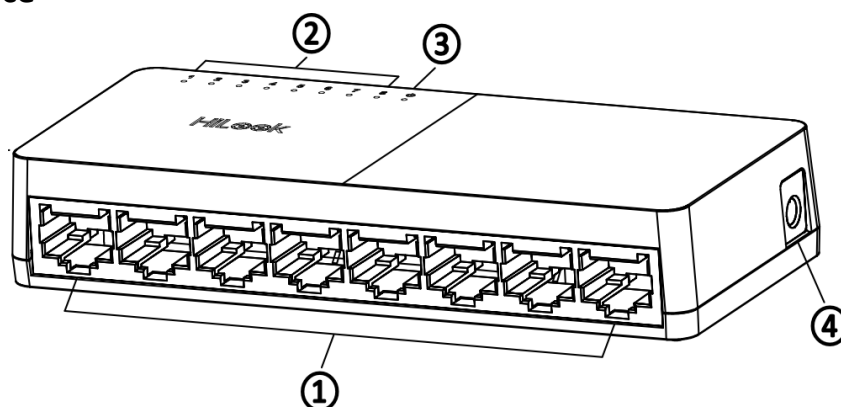

- 8 x 10/100 Mbps ethernet ports
- Supports ADI/ADIX
- Store-and-forward switching
- Supports MAC address auto-learning and aging
- Simple, compact body design
- Supports desktop and wall-mounting installation
- Plug & play, easy to use

▪ Specification

Model		NS-0108D
Network Parameters	Ports	8 × 10/100 Mbps RJ45 port
	MAC Address Table	2 K
	Switching Capacity	1.6 Gbps
	Packet Forwarding Rate	1.19 Mpps
	Internal Cache	0.768 Mbits
General	Shell	ABS
	Net Weight	0.059 kg (0.13 lb)
	Gross Weight	83.00 mm × 22.00 mm × 52.00 mm (3.27" × 0.87" × 2.05")
	Operating Temperature	0 °C to 40 °C (32 °F to 104 °F)
	Storage Temperature	−40 °C to 85 °C (−40 °F to 185 °F)
	Operating Humidity	5% to 95% (no condensation)
	Relative Humidity	5% to 95% (no condensation)
	Power Supply	5 VDC, 0.6 A
	Installation Mode	Desk-Mounted
Approval	EMC	CE-EMC (EN 55032: 2015+A11: 2020, EN IEC 61000-3-2: 2019, EN 61000-3-3: 2013+A1: 2019, EN 50130-4: 2011+A1: 2014, EN 55035: 2017+A11: 2020)
	Safety	UL (UL 60950-1),CB (AMD1:2009, AMD2:2013, IEC 62368-1: 2014 (Second Edition), CE-LVD (EN 62368-1: 2014+A11: 2017)
	Chemistry	CE-RoHS (2011/65/EU),WEEE (2012/19/EU),Reach (Regulation (EC) No.1907/2006)

▪ Available Model

NS-0108D

▪ Physical Interface

No.	Indicator/Port	Description
①	100 Mbps RJ45 Port	Used for connection to another device via a network cable.
②	LINK/ACT Indicator	Indicates the statuses of 100 Mbps RJ45 ports 1 to 8.
③	PWR Indicator	Indicates the power status of the switch.
④	Power Supply	Use the attached power adapter or power cord to connect the switch to a socket.