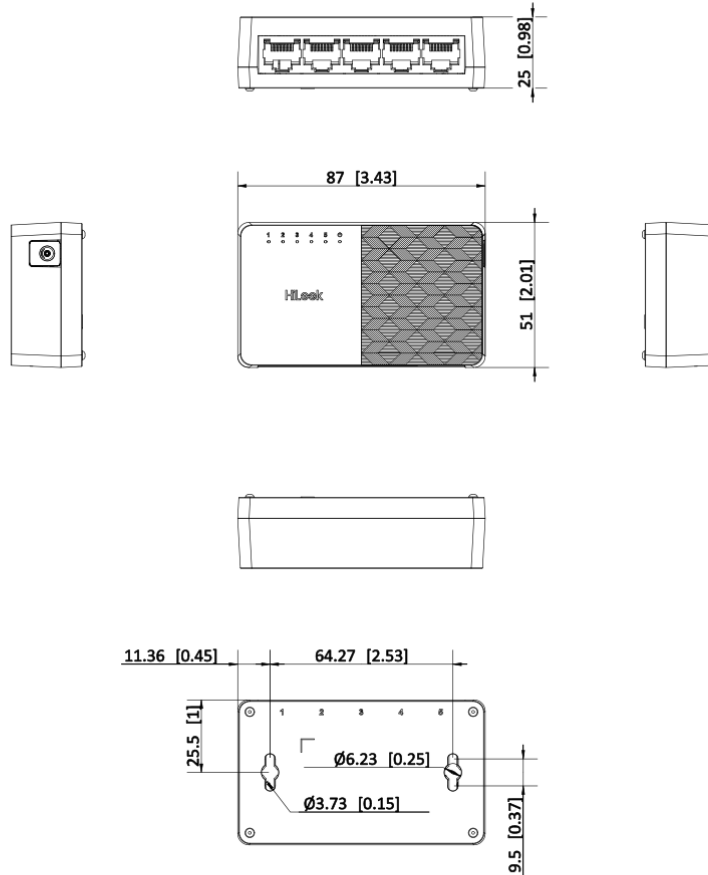

▪ Specification

Model		NS-0505D
Network Parameters	Ports	5 × Gigabit RJ45 port
	MAC Address Table	2 K
	Switching Capacity	10 Gbps
	Packet Forwarding Rate	7.44 Mpps
	Internal Cache	1 Mbits
General	Shell	ABS
	Net Weight	0.059 kg (0.13 lb)
	Gross Weight	87.00 mm × 25.00 mm × 51.00 mm (3.43" × 0.98" × 2.01")
	Operating Temperature	0 °C to 40 °C (32 °F to 104 °F)
	Storage Temperature	−40 °C to 85 °C (−40 °F to 185 °F)
	Operating Humidity	5% to 95% (no condensation)
	Relative Humidity	5% to 95% (no condensation)
	Power Supply	5 VDC, 0.6 A
	Installation Mode	Desk-Mounted
Approval	EMC	CE-EMC (EN 55032: 2015+A11: 2020, EN IEC 61000-3-2: 2019, EN 61000-3-3: 2013+A1: 2019, EN 50130-4: 2011+A1: 2014, EN 55035: 2017+A11: 2020)
	Safety	UL (UL 60950-1),CB (AMD1:2009, AMD2:2013, IEC 62368-1: 2014 (Second Edition), CE-LVD (EN 62368-1: 2014+A11: 2017)
	Chemistry	CE-RoHS (2011/65/EU),WEEE (2012/19/EU),Reach (Regulation (EC) No.1907/2006)

▪ Available Model

NS-0505D

▪ Physical Interface

No.	Indicator/Port	Description
①	Gigabit RJ45 Port	Used for connection to another device via a network cable.
②	LINK/ACT Indicator	Indicates the statuses of Gigabit RJ45 ports 1 to 5.
③	PWR Indicator	Indicates the power status of the switch.
④	Power Supply	Use the attached power adapter or power cord to connect the switch to a socket.

▪ Dimension

Unit: mm [inch]

SCALE	1:1
-------	-----

Headquarters

No.555 Qianmo Road, Binjiang District,
Hangzhou 310051, China
T +86-571-8807-5998
www.hikvision.com

Follow us on social media to get the latest product and solution information.