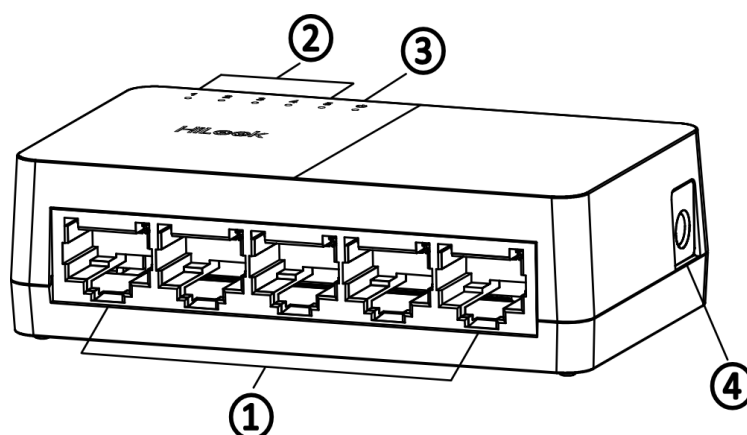

- 5 x 10/100/1000 Mbps ethernet ports
- Supports ADI/ADIX
- Store-and-forward switching
- Supports MAC address auto-learning and aging
- Simple, compact body design
- Supports desktop and wall-mounting
- Plug & play, easy to use

▪ Specification

Model		NS-0505D
Network Parameters	Ports	5 × Gigabit RJ45 port
	MAC Address Table	2 K
	Switching Capacity	10 Gbps
	Packet Forwarding Rate	7.44 Mpps
	Internal Cache	1 Mbits
General	Shell	ABS
	Net Weight	0.059 kg (0.13 lb)
	Gross Weight	87.00 mm × 25.00 mm × 51.00 mm (3.43" × 0.98" × 2.01")
	Operating Temperature	0 °C to 40 °C (32 °F to 104 °F)
	Storage Temperature	−40 °C to 85 °C (−40 °F to 185 °F)
	Operating Humidity	5% to 95% (no condensation)
	Relative Humidity	5% to 95% (no condensation)
	Power Supply	5 VDC, 0.6 A
	Installation Mode	Desk-Mounted
Approval	EMC	CE-EMC (EN 55032: 2015+A11: 2020, EN IEC 61000-3-2: 2019, EN 61000-3-3: 2013+A1: 2019, EN 50130-4: 2011+A1: 2014, EN 55035: 2017+A11: 2020)
	Safety	UL (UL 60950-1),CB (AMD1:2009, AMD2:2013, IEC 62368-1: 2014 (Second Edition), CE-LVD (EN 62368-1: 2014+A11: 2017)
	Chemistry	CE-RoHS (2011/65/EU),WEEE (2012/19/EU),Reach (Regulation (EC) No.1907/2006)

▪ Available Model

NS-0505D

▪ Physical Interface

No.	Indicator/Port	Description
①	Gigabit RJ45 Port	Used for connection to another device via a network cable.
②	LINK/ACT Indicator	Indicates the statuses of Gigabit RJ45 ports 1 to 5.
③	PWR Indicator	Indicates the power status of the switch.
④	Power Supply	Use the attached power adapter or power cord to connect the switch to a socket.