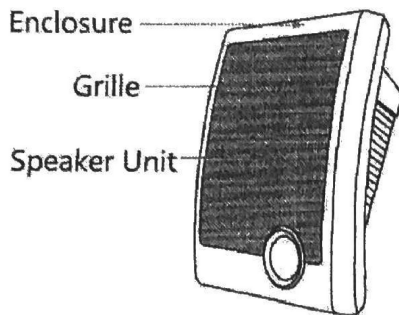

## Features :

- ※ Attractive color ABS resin finish with metal grille & attractive curved shape suits any decor.
- ※ Built-in 100V transformer.
- ※ Two power taps 5W & 10W.
- ※ Easy and secure wall mount through the mounting hook.