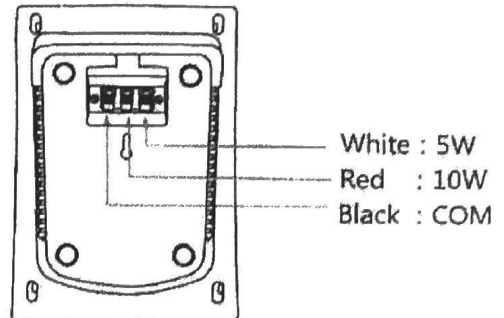

## Features :

- ※ Attractive color ABS resin finish with metal grille & attractive curved shape suits any decor.
- ※ Built-in 100V transformer.
- ※ Two power taps 5W & 10W.
- ※ Easy and secure wall mount through the mounting hook.

## Specifications :

|                     |               |
|---------------------|---------------|
| Rated Power :       | 5W/10W        |
| Input Voltage :     | 70V/100V      |
| Sensitivity(1m/1W): | 92±3 dB       |
| Frequency Response: | 150Hz-15KHz   |
| Dimension(mm) :     | 260*185*120mm |
| Installation :      | Wall mount    |
| Material :          | ABS           |
| Net Weight(Kg) :    | 1.3           |
| Speaker Unit :      | 6*1           |