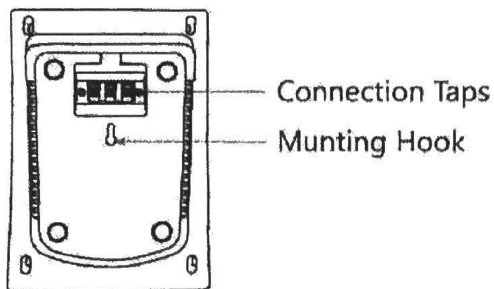

## Features :

- ※ Attractive color ABS resin finish with metal grille & attractive curved shape suits any decor.
- ※ Built-in 100V transformer.
- ※ Two power taps 5W & 10W.
- ※ Easy and secure wall mount through the mounting hook.

## Specifications :

|                     |               |
|---------------------|---------------|
| Rated Power :       | 5W/10W        |
| Input Voltage :     | 70V/100V      |
| Sensitivity(1m/1W): | 92±3 dB       |
| Frequency Response: | 150Hz-15KHz   |
| Dimension(mm) :     | 260*185*120mm |
| Installation :      | Wall mount    |
| Material :          | ABS           |
| Net Weight(Kg) :    | 1.3           |
| Speaker Unit :      | 6*1           |