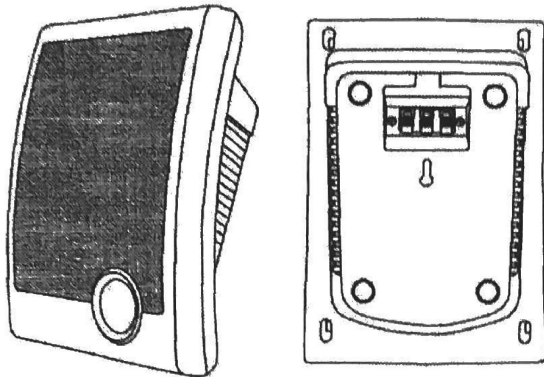

# WALL MOUNT SPEAKER

## Product Details :

## Features :

- ※ Attractive color ABS resin finish with metal grille & attractive curved shape suits any decor.
- ※ Built-in 100V transformer.
- ※ Two power taps 5W & 10W.
- ※ Easy and secure wall mount through the mounting hook.

## Specifications :

|                     |               |
|---------------------|---------------|
| Rated Power :       | 5W/10W        |
| Input Voltage :     | 70V/100V      |
| Sensitivity(1m/1W): | 92±3 dB       |
| Frequency Response: | 150Hz-15KHz   |
| Dimension(mm) :     | 260*185*120mm |
| Installation :      | Wall mount    |
| Material :          | ABS           |
| Net Weight(Kg) :    | 1.3           |
| Speaker Unit :      | 6*1           |