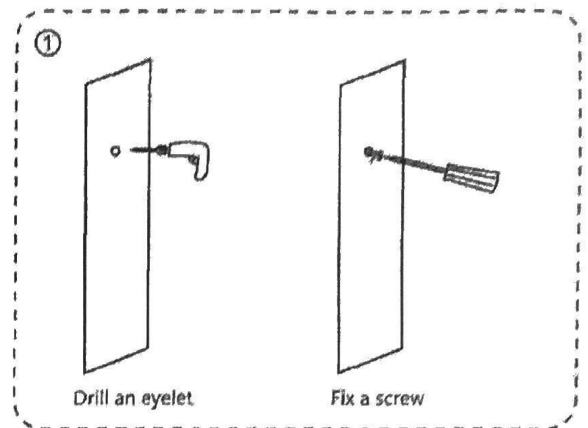

Installation :

Connection :