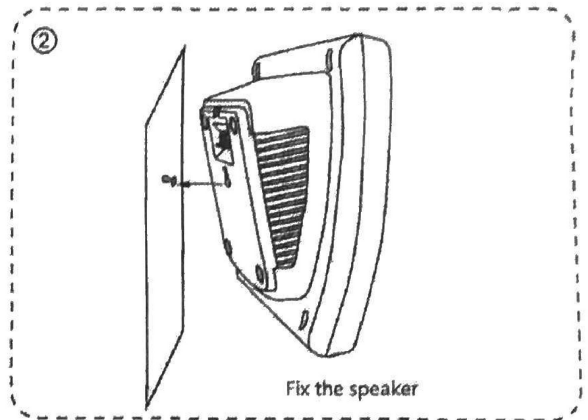

Installation :

Connection :