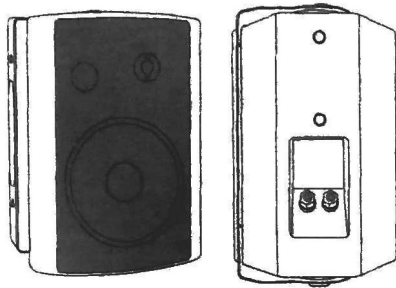

FASHION WALL MOUNT SPEAKER

Installation :

Product Details :

Features :

- ※ 2-way wall mount speaker.
- ※ Individual tweeter and woofer.
- ※ Black and white color are available.
- ※ Built-in 100V transformer.
- ※ ABS enclosure, metal grille, metal bracket.
- ※ Fast installation by U shaped stainless and rotatable mounting bracket could be adjusted at request.

Connection :

4" 5" 6"
 Black : COM COM COM
 Red : 20W 30W 40W

Specifications :

	20W	30W	40W
Rated Power :	20W	30W	40W
Input Voltage :	70V/100V	70V/100V	70V/100V
Sensitivity(1m/1W):	87±3 dB	88±3 dB	89±3 dB
Frequency Response:	100Hz-20KHz	85Hz-20KHz	70Hz-20KHz
Dimension(mm) :	215*170*150mm	242*182*162mm	284*215*190mm
Installation :	Wall mount	Wall mount	Wall mount
Material :	ABS,metal	ABS,metal	ABS,metal
Net Weight(Kg) :	2.2	2.5	3.5
Speaker Unit :	4"*1+1"*1	5"*1+1"*1	6"*1+1"*1