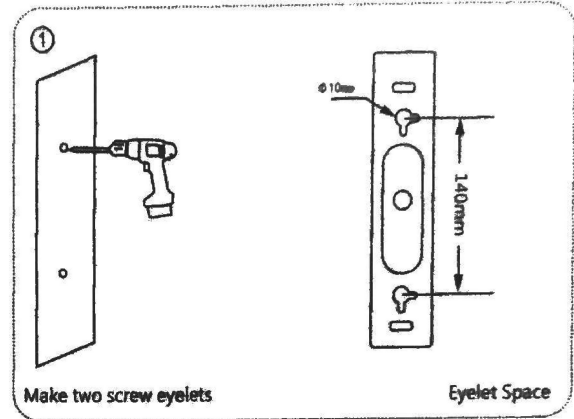

FASHION WALL MOUNT SPEAKER

Installation :

Product Details :

Features :

- ※ 2-way wall mount speaker.
- ※ Individual tweeter and woofer.
- ※ Black and white color are available.
- ※ Built-in 100V transformer.
- ※ ABS enclosure, metal grille, metal bracket.
- ※ Fast installation by U shaped stainless and rotatable mounting bracket could be adjusted at request.

Connection :

4" 5" 6"
 Black : COM COM COM
 Red : 20W 30W 40W

Specifications :

	20W	30W	40W
Rated Power :	20W	30W	40W
Input Voltage :	70V/100V	70V/100V	70V/100V
Sensitivity(1m/1W):	87±3 dB	88±3 dB	89±3 dB
Frequency Response:	100Hz-20KHz	85Hz-20KHz	70Hz-20KHz
Dimension(mm) :	215*170*150mm	242*182*162mm	284*215*190mm
Installation :	Wall mount	Wall mount	Wall mount
Material :	ABS,metal	ABS,metal	ABS,metal
Net Weight(Kg) :	2.2	2.5	3.5
Speaker Unit :	4"*1+1"*1	5"*1+1"*1	6"*1+1"*1