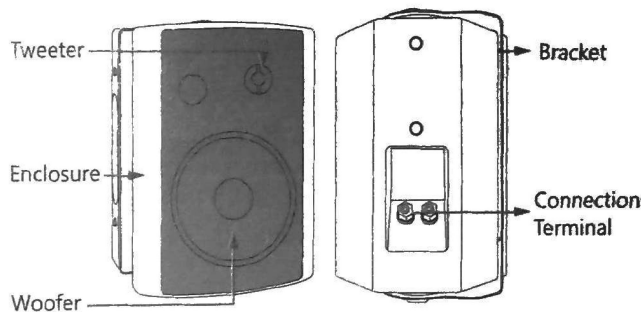

FASHION WALL MOUNT SPEAKER

Installation :

Product Details :

Features :

- ※ 2-way wall mount speaker.
- ※ Individual tweeter and woofer.
- ※ Black and white color are available.
- ※ Built-in 100V transformer.
- ※ ABS enclosure, metal grille, metal bracket.
- ※ Fast installation by U shaped stainless and rotatable mounting bracket could be adjusted at request.

Connection :

4" 5" 6"
 Black : COM COM COM
 Red : 20W 30W 40W

Specifications :

	20W	30W	40W
Rated Power :	20W	30W	40W
Input Voltage :	70V/100V	70V/100V	70V/100V
Sensitivity(1m/1W):	87±3 dB	88±3 dB	89±3 dB
Frequency Response:	100Hz-20KHz	85Hz-20KHz	70Hz-20KHz
Dimension(mm) :	215*170*150mm	242*182*162mm	284*215*190mm
Installation :	Wall mount	Wall mount	Wall mount
Material :	ABS,metal	ABS,metal	ABS,metal
Net Weight(Kg) :	2.2	2.5	3.5
Speaker Unit :	4"*1+1"*1	5"*1+1"*1	6"*1+1"*1