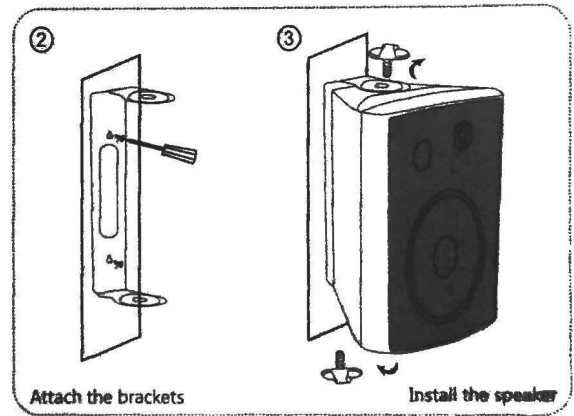

FASHION WALL MOUNT SPEAKER

Installation :

Product Details :

Features :

- ※ 2-way wall mount speaker.
- ※ Individual tweeter and woofer.
- ※ Black and white color are available.
- ※ Built-in 100V transformer.
- ※ ABS enclosure, metal grille, metal bracket.
- ※ Fast installation by U shaped stainless and rotatable mounting bracket could be adjusted at request.

Connection :

4" 5" 6"
 Black : COM COM COM
 Red : 20W 30W 40W

Specifications :

	20W	30W	40W
Rated Power :	20W	30W	40W
Input Voltage :	70V/100V	70V/100V	70V/100V
Sensitivity(1m/1W):	87±3 dB	88±3 dB	89±3 dB
Frequency Response:	100Hz-20KHz	85Hz-20KHz	70Hz-20KHz
Dimension(mm) :	215*170*150mm	242*182*162mm	284*215*190mm
Installation :	Wall mount	Wall mount	Wall mount
Material :	ABS,metal	ABS,metal	ABS,metal
Net Weight(Kg) :	2.2	2.5	3.5
Speaker Unit :	4"*1+1"*1	5"*1+1"*1	6"*1+1"*1